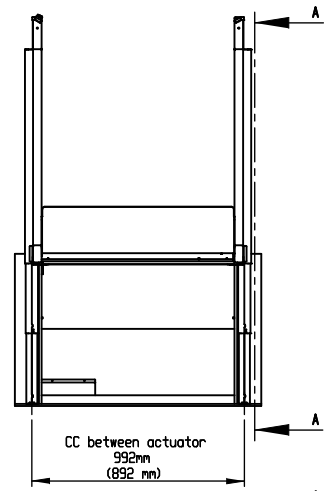

Domilift plateaulift H-1250 Small/Medium - Voorzien van veiligheidspoort

Max weight on EasyLift = 400 kg
 Machine weight = 200 kg

 Total weight = 600 kg

Max Static weight/actuator 200 kg

Position of lift at Lower level

Position of lift at top level