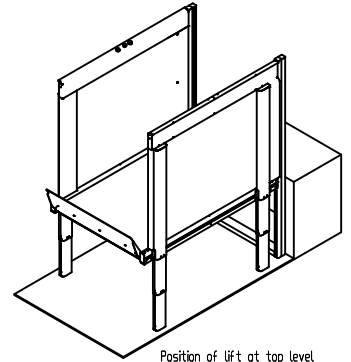

Domilift plateaulift H-1250 Small/Medium - Voorzien van veiligheidspoort

Max weight on EasyLift = 400 kg
 Machine weight = 200 kg

 Total weight = 600 kg

Max Static weight/actuator 200 kg

Position of lift at Lower level

Position of lift at top level