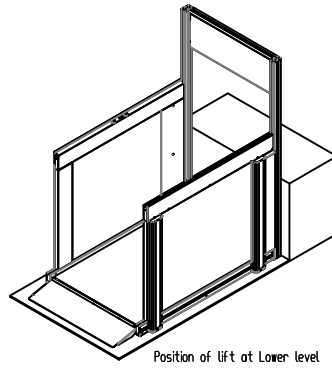

Domilift plateaulift H-1250 Small/Medium - Voorzien van veiligheidspoort

Max weight on EasyLift = 400 kg
 Machine weight = 200 kg

 Total weight = 600 kg

Max Static weight/actuator 200 kg

Position of lift at Lower level

Position of lift at top level