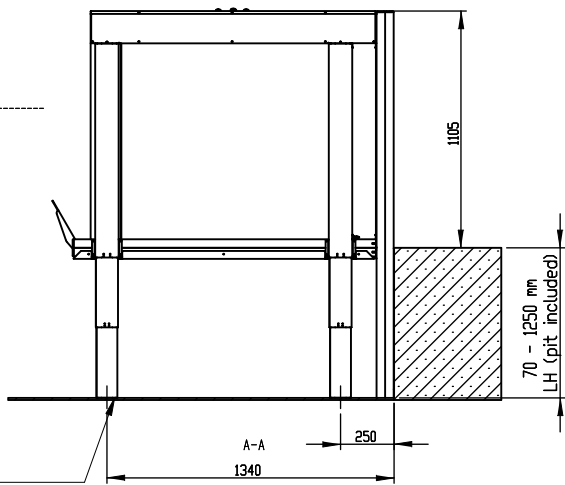

Domilift plateaulift H-1250 Small/Medium - Voorzien van veiligheidspoort

Max weight on EasyLift = 400 kg
 Machine weight = 200 kg

 Total weight = 600 kg

Max Static weight/actuator 200 kg

Position of lift at Lower level

Position of lift at top level