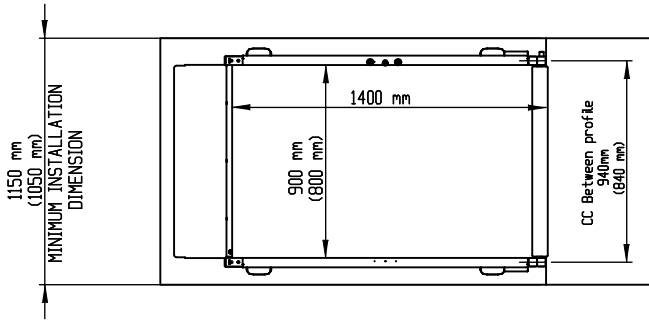

Domilift plateaulift H-1250 Small/Medium - Voorzien van veiligheidspoort

Max weight on EasyLift = 400 kg
 Machine weight = 200 kg

 Total weight = 600 kg

Max Static weight/actuator 200 kg

Position of lift at Lower level

Position of lift at top level